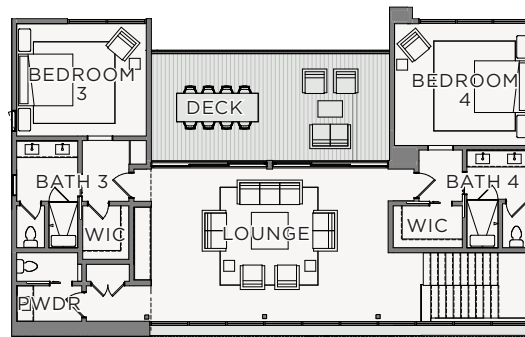

TROUBADOUR

FARMSTEAD CABINS

Knox

The Knox is a stunning cabin-style home at Troubadour Golf & Field Club. Its unique design blends rustic beauty with simple elegance and provides perfect balance with the natural setting of Troubadour's Farmstead. Within the home's 5,083 square feet, it features four bedrooms, four full baths and two half baths. Enjoy the tranquility of your own private retreat with expansive windows that overlook the nearby woods and rolling hills.

Knox

Total Square Footage: 5,083 sq ft
Bedrooms: 4
Bathrooms: 4 Full, 2 Half

Main Level: 3,149 sq ft
Upper Level: 1,934 sq ft

MAIN LEVEL

Knox

UPPER LEVEL

Main Level Options

- Enlarged Primary Bedroom
- Extended Mudroom & Laundry
- Enlarged Junior Suite
- Golf Simulator
- Outdoor Kitchen

Upper Level Options

- Enlarged Bedroom 3
- Enlarged Bedroom 4

Loft Options

- Loft Entrance
- In-Law Suite
- Bunk Room

Options extending the main floor footprint of the residence requires the adjacent floor level to extend equally.
The options for customizing the residence may not be available on each lot. Residence restrictions can be found in the lot portfolio.