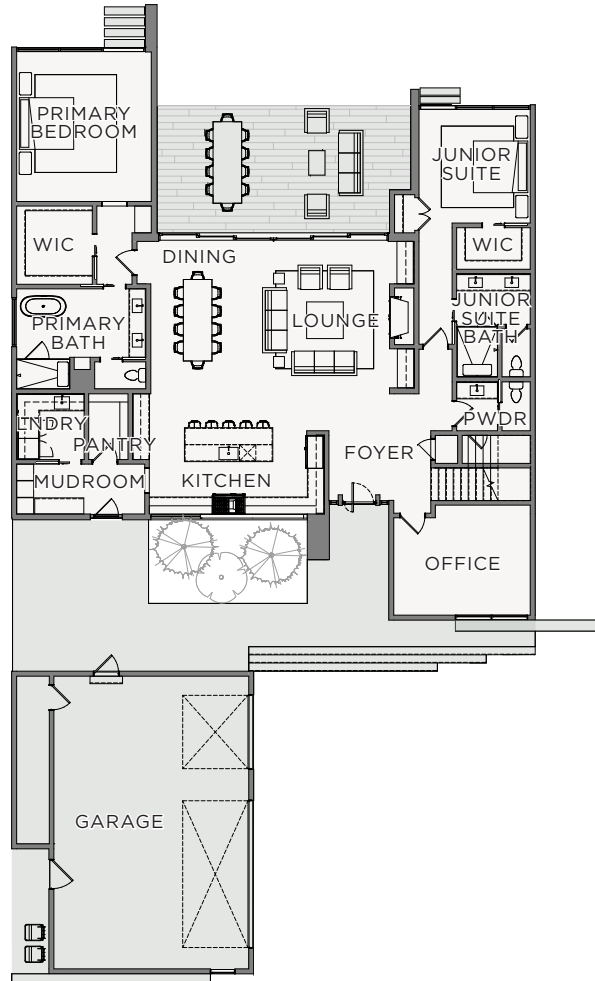

TROUBADOUR

FARMSTEAD CABINS

Knox

The Knox is a stunning cabin-style home at Troubadour Golf & Field Club. Its unique design blends rustic beauty with simple elegance and provides perfect balance with the natural setting of Troubadour's Farmstead. Within the home's 5,083 square feet, it features four bedrooms, four full baths and two half baths. Enjoy the tranquility of your own private retreat with expansive windows that overlook the nearby woods and rolling hills.

Knox

Total Square Footage: 5,083 sq ft
Bedrooms: 4
Bathrooms: 4 Full, 2 Half

Main Level: 3,149 sq ft
Upper Level: 1,934 sq ft

MAIN LEVEL

Knox

UPPER LEVEL

Main Level Options

- Enlarged Primary Bedroom
- Extended Mudroom & Laundry
- Enlarged Junior Suite
- Golf Simulator
- Outdoor Kitchen

Upper Level Options

- Enlarged Bedroom 3
- Enlarged Bedroom 4

Loft Options

- Loft Entrance
- In-Law Suite
- Bunk Room

Options extending the main floor footprint of the residence requires the adjacent floor level to extend equally.
The options for customizing the residence may not be available on each lot. Residence restrictions can be found in the lot portfolio.