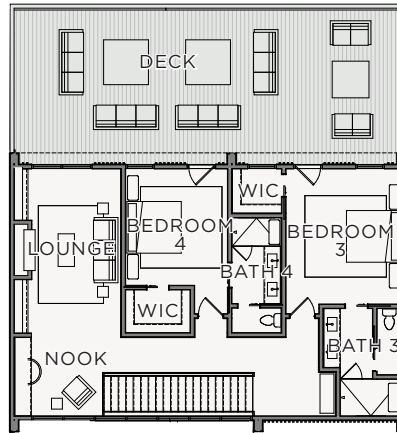

TROUBADOUR

FARMSTEAD CABINS

Franklin

The Franklin at Troubadour Golf & Field Club is an elegant cabin-style home. With massive windows throughout all 4,464 square feet, you'll enjoy breathtaking views of the surrounding countryside. The home features ample living spaces and an expansive open-kitchen concept, with four bedrooms and four full and one half bathrooms. A seamless integration of interior and exterior spaces creates an effortless natural flow for entertaining guests or just enjoying the beauty of the outdoors.

Franklin

Total Square Footage: 4,464 sq ft
Bedrooms: 4
Bathrooms: 4 Full, 1 Half

Main Level: 2,928 sq ft
Upper Level: 1,536 sq ft

Franklin

UPPER LEVEL

Main Level Options

- Outdoor Kitchen
- Enlarged Primary Bedroom Opt. 1
- Enlarged Primary Bedroom Opt. 2
- Office
- Enlarged Mudroom & Pantry
- Enlarged Junior Suite
- Chef's Kitchen & Enlarged Junior Suite

Upper Level Options

- Enlarged Bedrooms & Powder Room
- Bunk Room
- Golf Simulator
- Additional Bedroom
- Powder Room

Loft Options

- Loft Entrance
- In-Law Suite
- Double Suite
- Bunk Room

Options extending the main floor footprint of the residence requires the adjacent floor level to extend equally.
The options for customizing the residence may not be available on each lot. Residence restrictions can be found in the lot portfolio.