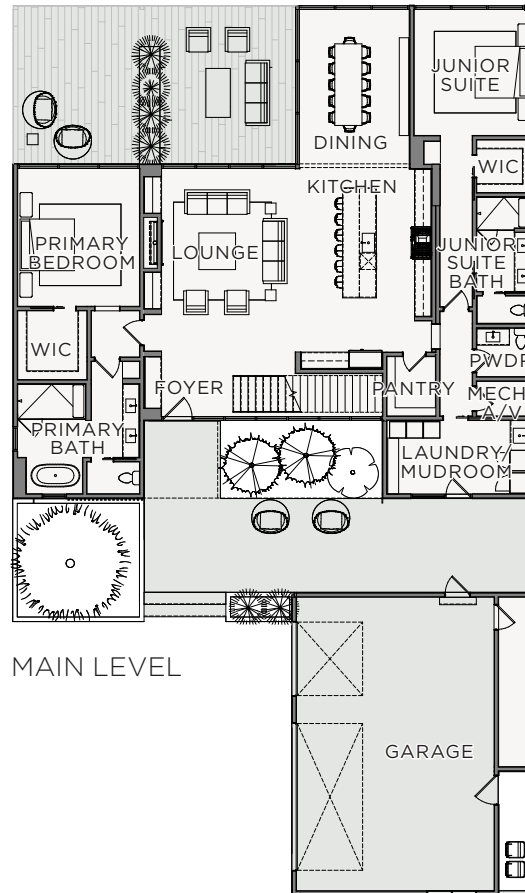

TROUBADOUR

FARMSTEAD CABINS

Franklin

The Franklin at Troubadour Golf & Field Club is an elegant cabin-style home. With massive windows throughout all 4,464 square feet, you'll enjoy breathtaking views of the surrounding countryside. The home features ample living spaces and an expansive open-kitchen concept, with four bedrooms and four full and one half bathrooms. A seamless integration of interior and exterior spaces creates an effortless natural flow for entertaining guests or just enjoying the beauty of the outdoors.

Franklin

Total Square Footage: 4,464 sq ft
Bedrooms: 4
Bathrooms: 4 Full, 1 Half

Main Level: 2,928 sq ft
Upper Level: 1,536 sq ft

Franklin

UPPER LEVEL

Main Level Options

- Outdoor Kitchen
- Enlarged Primary Bedroom Opt. 1
- Enlarged Primary Bedroom Opt. 2
- Office
- Enlarged Mudroom & Pantry
- Enlarged Junior Suite
- Chef's Kitchen & Enlarged Junior Suite

Upper Level Options

- Enlarged Bedrooms & Powder Room
- Bunk Room
- Golf Simulator
- Additional Bedroom
- Powder Room

Loft Options

- Loft Entrance
- In-Law Suite
- Double Suite
- Bunk Room

Options extending the main floor footprint of the residence requires the adjacent floor level to extend equally.
The options for customizing the residence may not be available on each lot. Residence restrictions can be found in the lot portfolio.