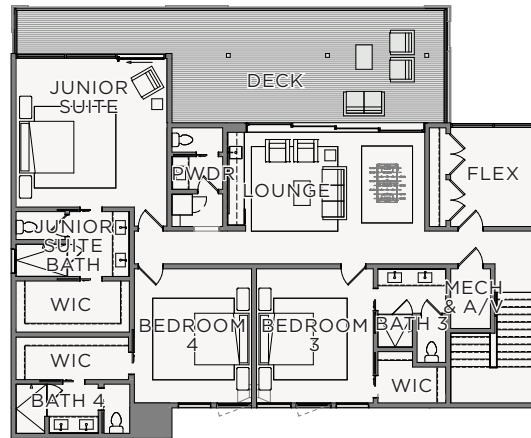

TROUBADOUR

FARMSTEAD CABINS

Cumberland

Troubadour Golf & Field Club offers the Cumberland, a distinguished cabin-style home. It complements the laidback lifestyle of Middle Tennessee by giving you and your family a sense of being close to nature. With a spacious floor plan and a thoughtfully designed exterior, the home offers a great place to connect with neighbors and entertain friends. It has four bedrooms and four full and two half bathrooms within 5,041 square feet, allowing you to take advantage of all Troubadour's Farmstead has to offer.

Cumberland

Total Square Footage: 5,041 SQ FT

Bedrooms: 4

Bathrooms: 4 Full, 2 Half

Main Level: 2,525 SQ FT

Upper Level: 2,516 SQ FT

MAIN LEVEL

Cumberland

UPPER LEVEL

Main Level Options

- Outdoor Kitchen
- Chef's Kitchen
- Extended Mudroom

Upper Level Options

- Enclosed Lounge with Fireplace
- Golf Simulator
- Media Room

Loft Options

- Loft Entrance
- In-Law Suite
- Double Suite
- Bunk Room
- Media Room and Golf Simulator

Options extending the main floor footprint of the residence requires the adjacent floor level to extend equally. The options for customizing the residence may not be available on each lot. Residence restrictions can be found in the lot portfolio.