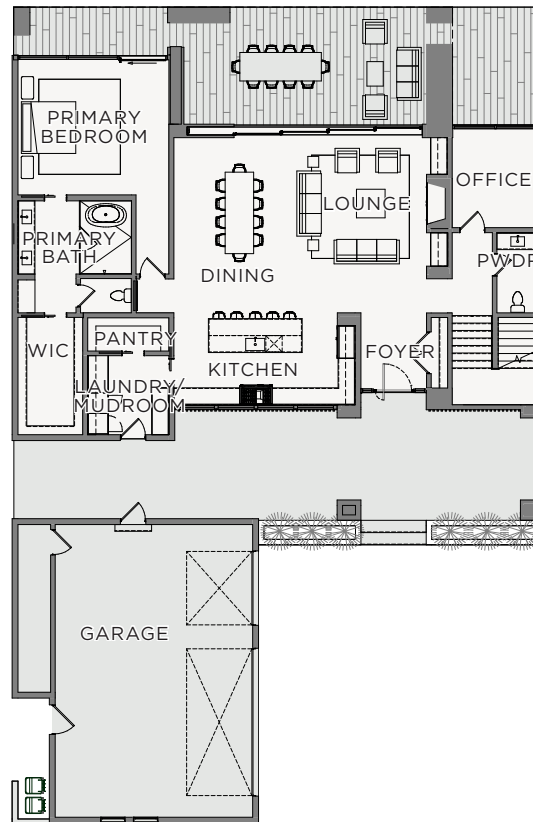

TROUBADOUR

FARMSTEAD CABINS

Cumberland

Troubadour Golf & Field Club offers the Cumberland, a distinguished cabin-style home. It complements the laidback lifestyle of Middle Tennessee by giving you and your family a sense of being close to nature. With a spacious floor plan and a thoughtfully designed exterior, the home offers a great place to connect with neighbors and entertain friends. It has four bedrooms and four full and two half bathrooms within 5,041 square feet, allowing you to take advantage of all Troubadour's Farmstead has to offer.

Cumberland

Total Square Footage: 5,041 SQ FT

Bedrooms: 4

Bathrooms: 4 Full, 2 Half

Main Level: 2,525 SQ FT

Upper Level: 2,516 SQ FT

MAIN LEVEL

Cumberland

UPPER LEVEL

Main Level Options

- Outdoor Kitchen
- Chef's Kitchen
- Extended Mudroom

Upper Level Options

- Enclosed Lounge with Fireplace
- Golf Simulator
- Media Room

Loft Options

- Loft Entrance
- In-Law Suite
- Double Suite
- Bunk Room
- Media Room and Golf Simulator

Options extending the main floor footprint of the residence requires the adjacent floor level to extend equally. The options for customizing the residence may not be available on each lot. Residence restrictions can be found in the lot portfolio.