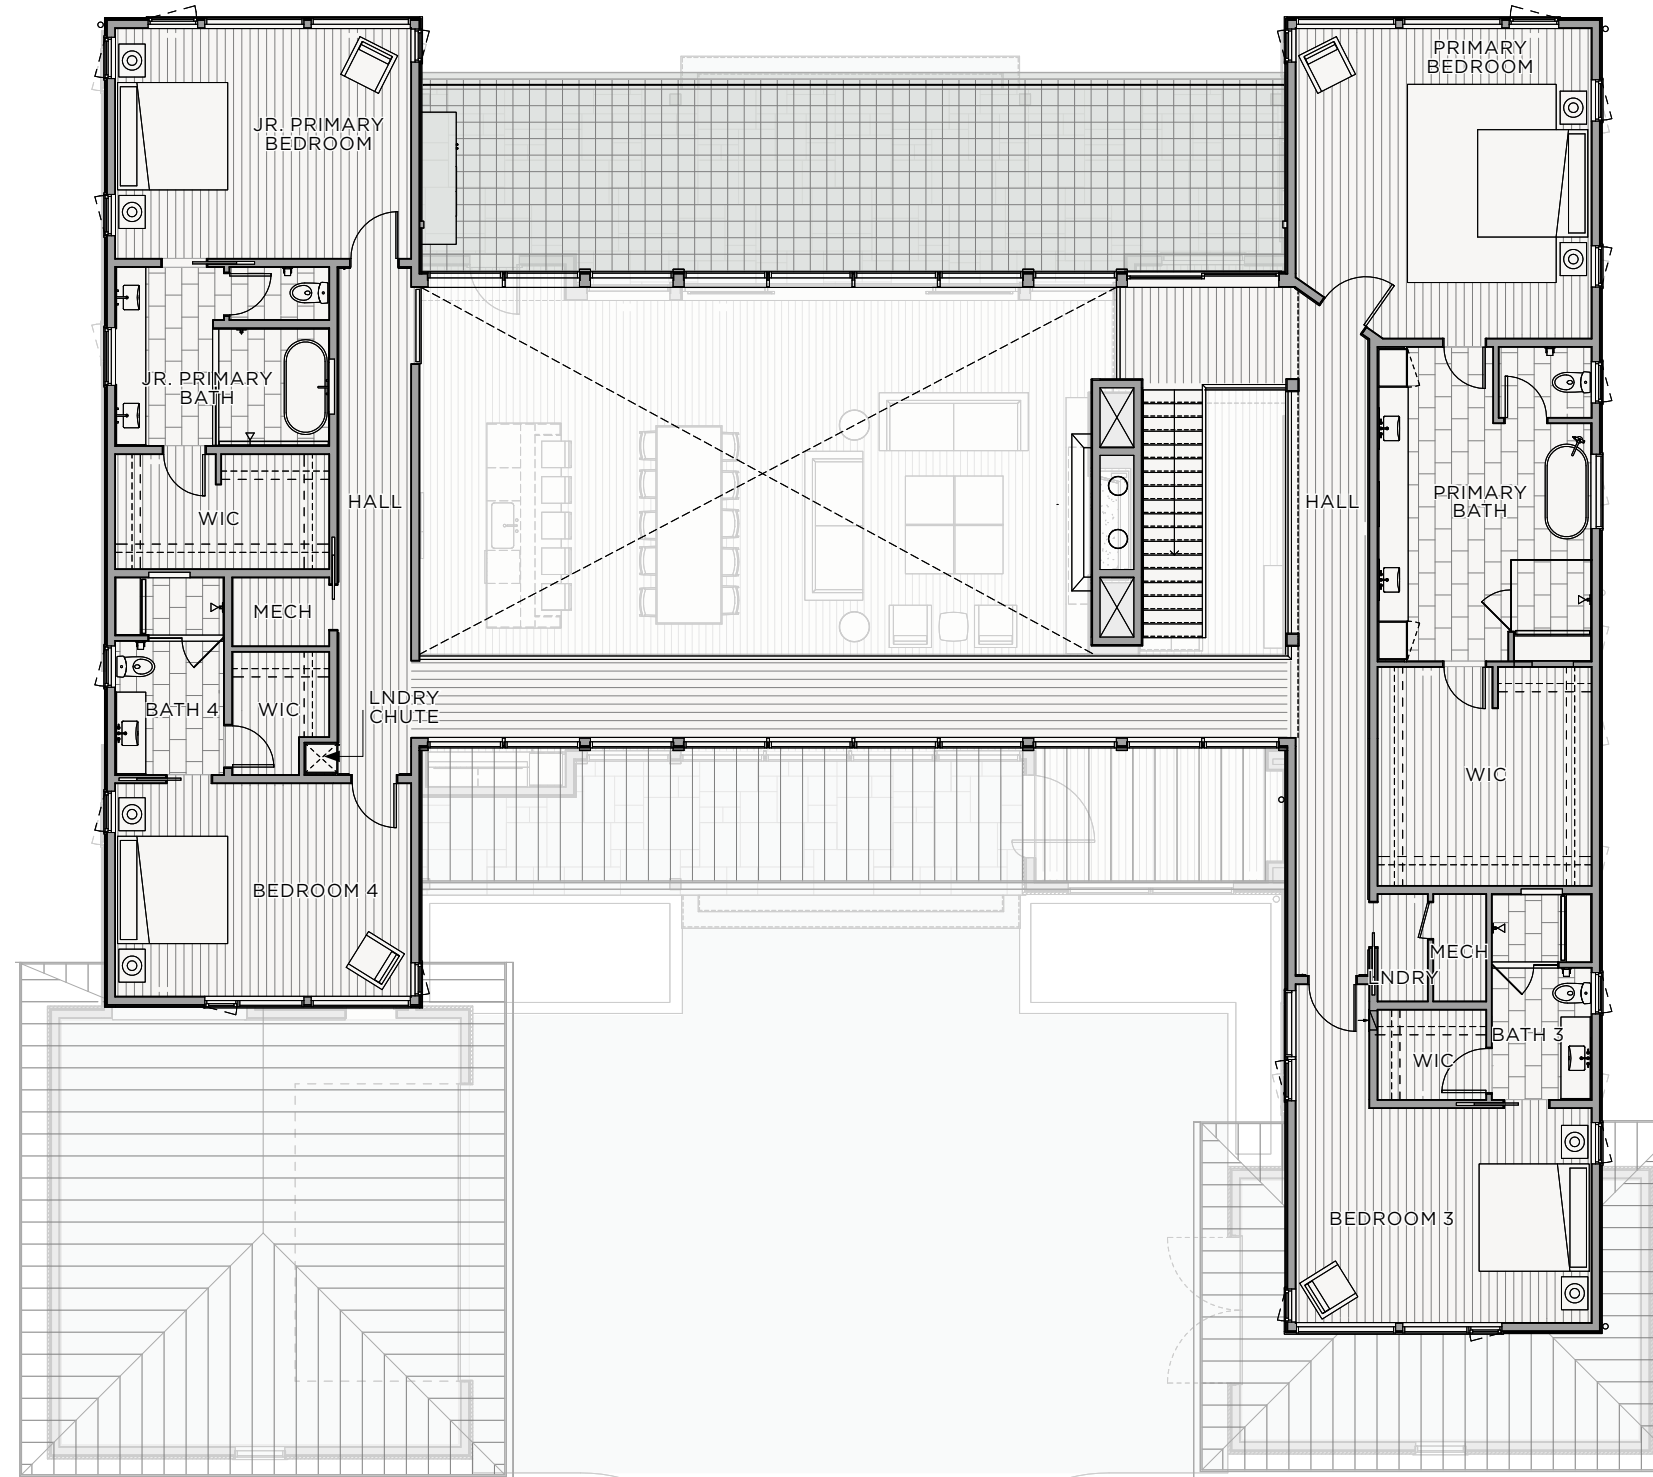

FEATURES

- Open Concept Kitchen, Living, and Dining
- Bar and Lounge Room with Fireplace
- Covered Back Porch
- Pool and Hot Tub
- Outdoor Bar, Grill, and Firepit
- Overlooking Hole 18

PRICE:	\$10,000,000
TOTAL SQ FT:	7,290
PRICE/SQ FT:	\$1,372
HOMESITE SIZE:	0.46 Acres
HOMESITE NUMBER:	706
BEDROOMS:	6
BATHROOMS:	6 Full, 2 Half
BUILDER:	Discovery Builders of TN

[CLICK TO VIEW MLS LISTING](#)

[CLICK TO VIEW PHOTO GALLERY](#)

Floor Plan

MAIN LEVEL

AREA	SQ FT
Main Floor	4,138
Upper Floor	3,152
Total	7,290

Floor Plan

UPPER LEVEL

AREA	SQ FT
Main Floor	4,138
Upper Floor	3,152
Total	7,290